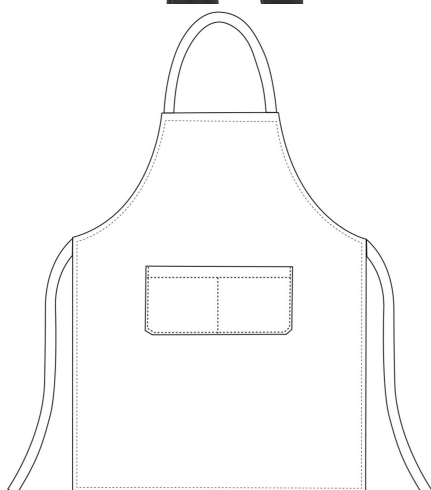

BIP APRON

Bip Apron with pocket 90×70 cm

CODICE: 6103022C

Categorie: [Bip Apron](#)

INFORMAZIONI AGGIUNTIVE

Colore	Olive green
Composizione	65% Polyester – 35% Cotton – Olive green

UNISEX SIZES

	XS	S	M	L	XL	XXL	XXXL	XXXXL
A	80	88	96	104	112	120	128	136
B	70	78	86	94	102	110	118	126
C	75	78	81	83	83	83	83	83

WOMAN SIZES

	XS	S	M	L	XL	XXL	XXXL	XXXXL
A	82	90	98	106	114	122	130	138
B	72	80	88	96	104	112	120	128

BIG SIZES

	5XL	6XL	7XL
A	140	150	160
B	150	160	170
C	83	83	83

KID SIZES

	XS	S	M	L
A	76/80	82/86	88/92	94/98
B	62	68	74	80