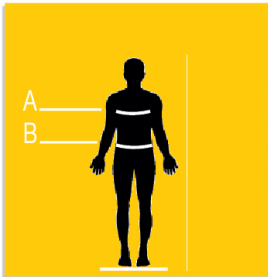

ALESSIA

Woman short coat with pretty neck, short sleeves, hidden press buttons and two lateral pockets

SKU: 5009006C

Categories: [Short Coats](#)

ADDITIONAL INFORMATION

Size	xs, s, m, l, xl, xxl, xxxl, xxxxl
Color	Saylor
Gender	Woman
Composition	65% Polyester - 35% Cotton - Saylor

UNISEX SIZES

	XS	S	M	L	XL	XXL	XXXL	XXXXL
A	80	88	96	104	112	120	128	136
B	70	78	86	94	102	110	118	126
C	75	78	81	83	83	83	83	83

WOMAN SIZES

	XS	S	M	L	XL	XXL	XXXL	XXXXL
A	82	90	98	106	114	122	130	138
B	72	80	88	96	104	112	120	128

BIG SIZES

	5XL	6XL	7XL
A	140	150	160
B	150	160	170
C	83	83	83

KID SIZES

	XS	S	M	L
A	76/80	82/86	88/92	94/98
B	62	68	74	80

SIZES CHART - CONVERSIONE TAGLIE

	XS	S	M	L	XL	XXL	XXXL	XXXXL
I	38 - 40	42 - 44	46 - 48	50 - 52	54 - 56	58 - 60	62 - 64	66 - 68
F	34 - 36 (0)	38 - 40 (1)	42 - 44 (2)	46 - 48 (3)	50 - 52 (4)	54 - 56 (5)	58 - 60 (6)	62 - 64 (7)
DE	32 - 34	36 - 38	40 - 42	44 - 46	48 - 50	52 - 54	56 - 58	60 - 62
UK	28 - 30	32 - 34	36 - 38	40 - 42	44 - 46	48 - 50	52 - 54	56 - 58