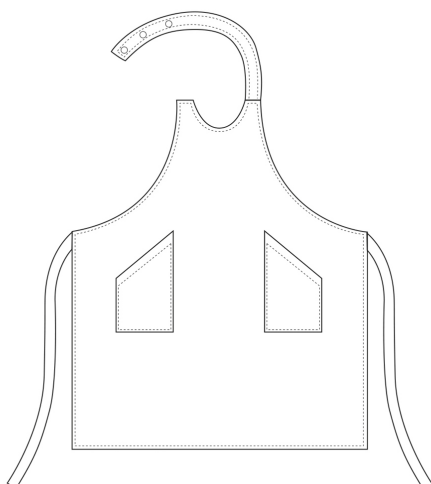

ADDITIONAL INFORMATION

Color	Orange
Gender	Woman
Composition	65% Polyester - 35% Cotton - Orange