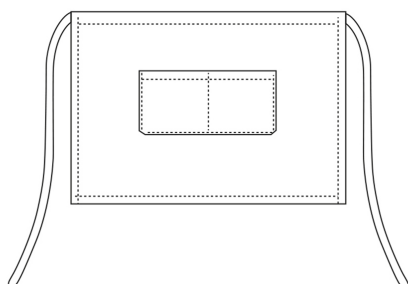

ADDITIONAL INFORMATION

Color

Yellow

Composition

65% Polyester - 35% Cotton - Yellow