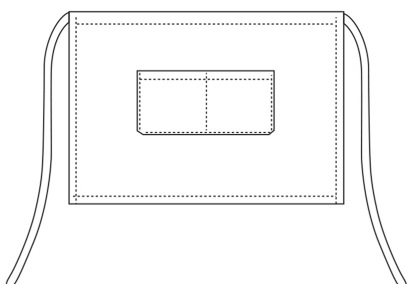

ADDITIONAL INFORMATION

Color

Colorado

Composition

100% Cotton - Colorado