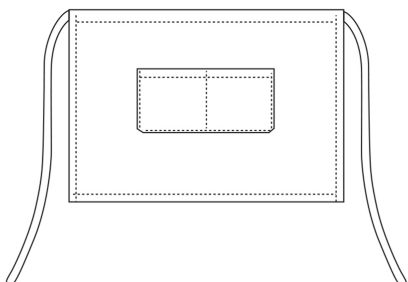

BARMAN

Barman with pocket 40x70 cm

SKU: 6100054A

Categories: [Barman](#)

ADDITIONAL INFORMATION

Color

Sir

Composition

100% Cotton - Sir

UNISEX SIZES

| | XS | S | M | L | XL | XXL | XXXL | XXXXL |
|---|----|----|----|-----|-----|-----|------|-------|
| A | 80 | 88 | 96 | 104 | 112 | 120 | 128 | 136 |
| B | 70 | 78 | 86 | 94 | 102 | 110 | 118 | 126 |
| C | 75 | 78 | 81 | 83 | 83 | 83 | 83 | 83 |