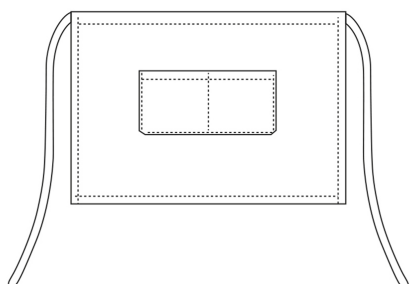

ADDITIONAL INFORMATION

Color

Wine

Composition

65% Polyester - 35% Cotton - Wine