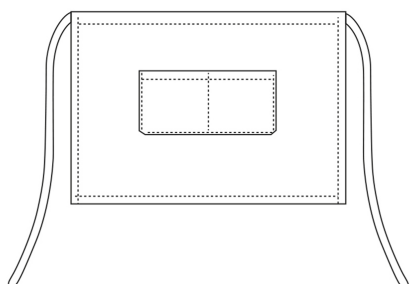

## BARMAN

Barman with pocket 40x70 cm

SKU: 6100066C

Categories: [Barman](#)

## ADDITIONAL INFORMATION

**Color**

New grey stripe

**Composition**

65% Polyester - 35% Cotton - New grey stripe