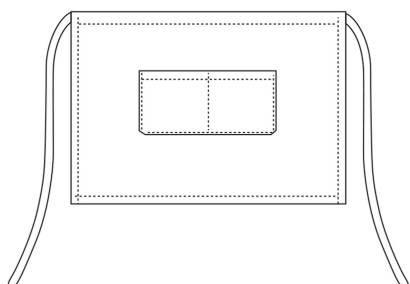

BARMAN

Barman with pocket 40x70 cm

SKU: 6100106C

Categories: [Barman](#)

ADDITIONAL INFORMATION

Color

France

Composition

65% Polyester – 35% Cotton – France

UNISEX SIZES

	XS	S	M	L	XL	XXL	XXXL	XXXXL
A	80	88	96	104	112	120	128	136
B	70	78	86	94	102	110	118	126
C	75	78	81	83	83	83	83	83

WOMAN SIZES

	XS	S	M	L	XL	XXL	XXXL	XXXXL
A	82	90	98	106	114	122	130	138
B	72	80	88	96	104	112	120	128

BIG SIZES

	5XL	6XL	7XL
A	140	150	160
B	150	160	170
C	83	83	83

KID SIZES

	XS	S	M	L
A	76/80	82/86	88/92	94/98
B	62	68	74	80

SIZES CHART - CONVERSIONE TAGLIE

	XS	S	M	L	XL	XXL	XXXL	XXXXL
I	38 - 40	42 - 44	46 - 48	50 - 52	54 - 56	58 - 60	62 - 64	66 - 68
F	34 - 36 (0)	38 - 40 (1)	42 - 44 (2)	46 - 48 (3)	50 - 52 (4)	54 - 56 (5)	58 - 60 (6)	62 - 64 (7)
DE	32 - 34	36 - 38	40 - 42	44 - 46	48 - 50	52 - 54	56 - 58	60 - 62
UK	28 - 30	32 - 34	36 - 38	40 - 42	44 - 46	48 - 50	52 - 54	56 - 58