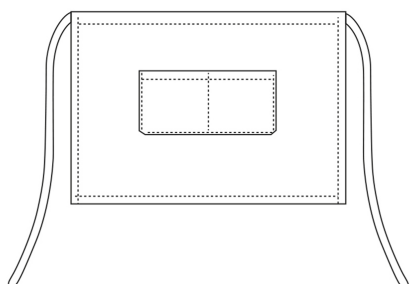

ADDITIONAL INFORMATION

Fantasy

Spezie

Composition

100% Cotton - Spezie