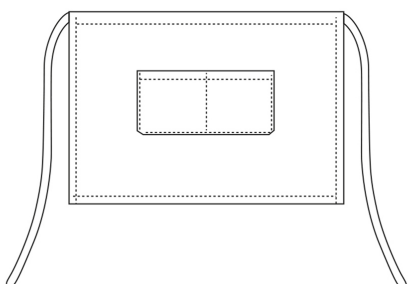

ADDITIONAL INFORMATION

Fantasy

Flames

Composition

100% Cotton - Flames