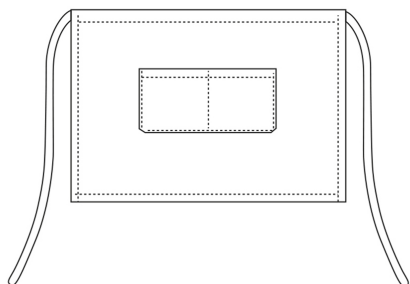

ADDITIONAL INFORMATION

Fantasy

Artic

Composition

100% Cotton - Artic