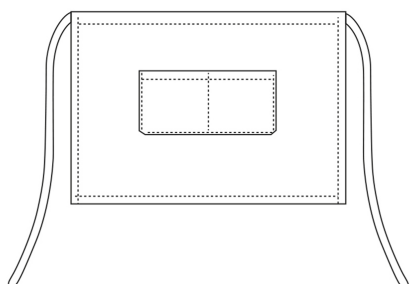

ADDITIONAL INFORMATION

Color

Black

Composition

80% Polyester - 20% Cotton - Black