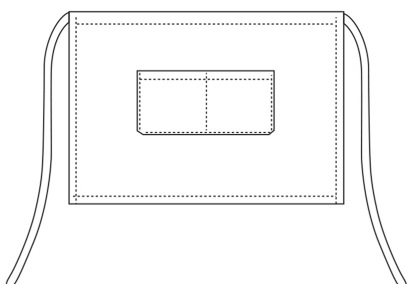

ADDITIONAL INFORMATION

Fantasy

Pepper

Composition

100% Cotton - Pepper