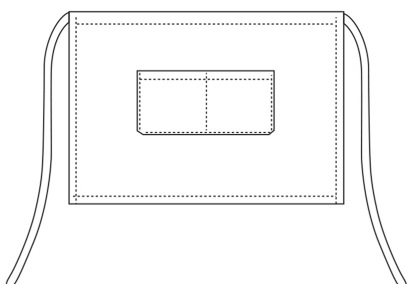

ADDITIONAL INFORMATION

Fantasy

Lobster

Composition

100% Cotton - Lobster