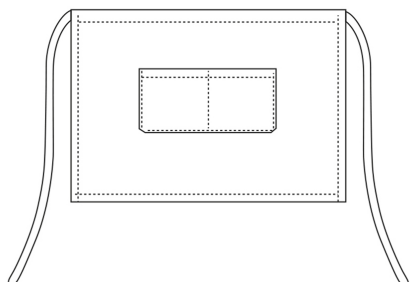

## BARMAN

Barman with pocket 40x70 cm

SKU: 6100138C

Categories: [Barman](#)

## ADDITIONAL INFORMATION

**Color**

Black

**Composition**

65% Polyester – 35% Cotton – Biker