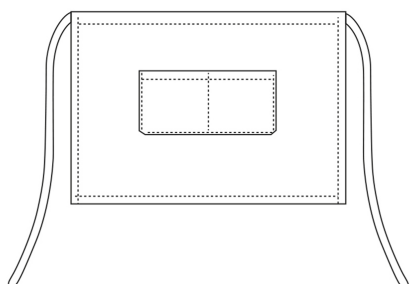

ADDITIONAL INFORMATION

Fantasy

Owls

Composition

100% Cotton - Owls