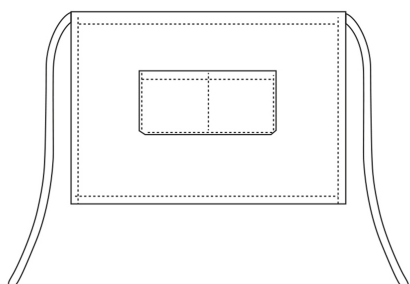

BARMAN

Barman with pocket 40x70 cm

SKU: 6100159A

Categories: [Barman](#)

ADDITIONAL INFORMATION

Fantasy

Composition

UNISEX SIZES

| | XS | S | M | L | XL | XXL | XXXL | XXXXL |
|---|----|----|----|-----|-----|-----|------|-------|
| A | 80 | 88 | 96 | 104 | 112 | 120 | 128 | 136 |
| B | 70 | 78 | 86 | 94 | 102 | 110 | 118 | 126 |
| C | 75 | 78 | 81 | 83 | 83 | 83 | 83 | 83 |

WOMAN SIZES

| | XS | S | M | L | XL | XXL | XXXL | XXXXL |
|---|----|----|----|-----|-----|-----|------|-------|
| A | 82 | 90 | 98 | 106 | 114 | 122 | 130 | 138 |
| B | 72 | 80 | 88 | 96 | 104 | 112 | 120 | 128 |