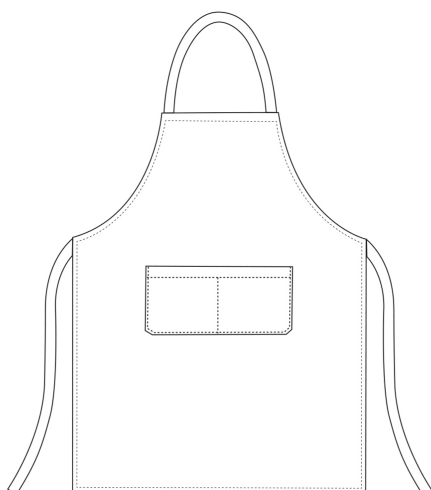

BIG APRON

BIG aprons with pocket 100x100 cm

SKU: 1904067C

Categories: [Apron](#)

ADDITIONAL INFORMATION

Color	Grey mix
Gender	Big
Composition	65% Polyester – 35% Cotton – Grey mix

UNISEX SIZES

	XS	S	M	L	XL	XXL	XXXL	XXXXL
A	80	88	96	104	112	120	128	136
B	70	78	86	94	102	110	118	126
C	75	78	81	83	83	83	83	83

WOMAN SIZES

	XS	S	M	L	XL	XXL	XXXL	XXXXL
A	82	90	98	106	114	122	130	138
B	72	80	88	96	104	112	120	128

BIG SIZES

	5XL	6XL	7XL
A	140	150	160
B	150	160	170
C	83	83	83

KID SIZES

	XS	S	M	L
A	76/80	82/86	88/92	94/98
B	62	68	74	80