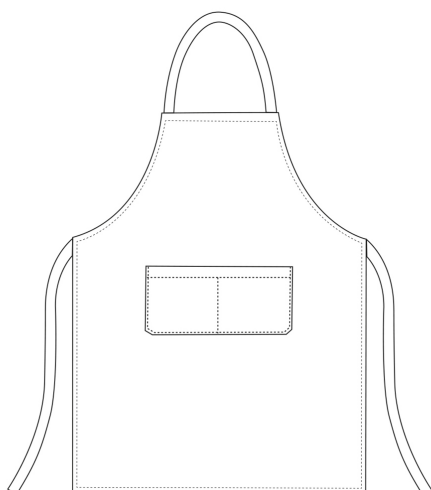

BIG APRON

BIG aprons with pocket 100x100 cm

SKU: 1904002C

Categories: [Apron](#)

ADDITIONAL INFORMATION

Color	Black
Gender	Big
Composition	65% Polyester – 35% Cotton – Black

UNISEX SIZES

	XS	S	M	L	XL	XXL	XXXL	XXXXL
A	80	88	96	104	112	120	128	136
B	70	78	86	94	102	110	118	126
C	75	78	81	83	83	83	83	83

WOMAN SIZES

	XS	S	M	L	XL	XXL	XXXL	XXXXL
A	82	90	98	106	114	122	130	138
B	72	80	88	96	104	112	120	128

BIG SIZES

	5XL	6XL	7XL
A	140	150	160
B	150	160	170
C	83	83	83

KID SIZES

	XS	S	M	L
A	76/80	82/86	88/92	94/98
B	62	68	74	80