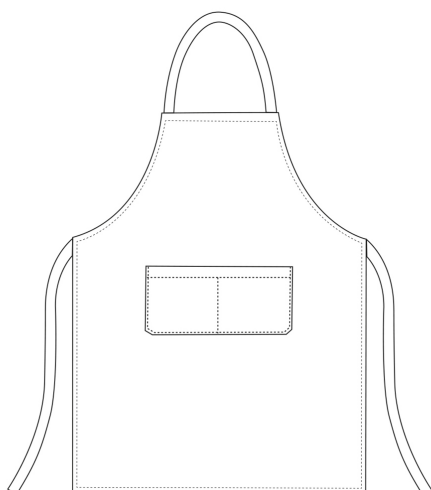

BIG APRON

BIG aprons with pocket 100x100 cm

SKU: 1904008C

Categories: [Apron](#)

ADDITIONAL INFORMATION

Color	Kaki
Gender	Big
Composition	65% Polyester – 35% Cotton – Kaki

UNISEX SIZES

	XS	S	M	L	XL	XXL	XXXL	XXXXL
A	80	88	96	104	112	120	128	136
B	70	78	86	94	102	110	118	126
C	75	78	81	83	83	83	83	83

WOMAN SIZES

	XS	S	M	L	XL	XXL	XXXL	XXXXL
A	82	90	98	106	114	122	130	138
B	72	80	88	96	104	112	120	128

BIG SIZES

	5XL	6XL	7XL
A	140	150	160
B	150	160	170
C	83	83	83

KID SIZES

	XS	S	M	L
A	76/80	82/86	88/92	94/98
B	62	68	74	80