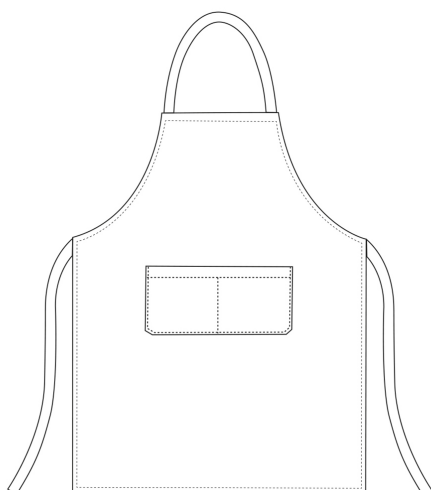

BIG APRON

BIG aprons with pocket 100x100 cm

SKU: 1904009C

Categories: [Apron](#)

ADDITIONAL INFORMATION

Color	Brown
Gender	Big
Composition	65% Polyester – 35% Cotton – Brown

UNISEX SIZES

	XS	S	M	L	XL	XXL	XXXL	XXXXL
A	80	88	96	104	112	120	128	136
B	70	78	86	94	102	110	118	126
C	75	78	81	83	83	83	83	83

WOMAN SIZES

	XS	S	M	L	XL	XXL	XXXL	XXXXL
A	82	90	98	106	114	122	130	138
B	72	80	88	96	104	112	120	128

BIG SIZES

	5XL	6XL	7XL
A	140	150	160
B	150	160	170
C	83	83	83

KID SIZES

	XS	S	M	L
A	76/80	82/86	88/92	94/98
B	62	68	74	80