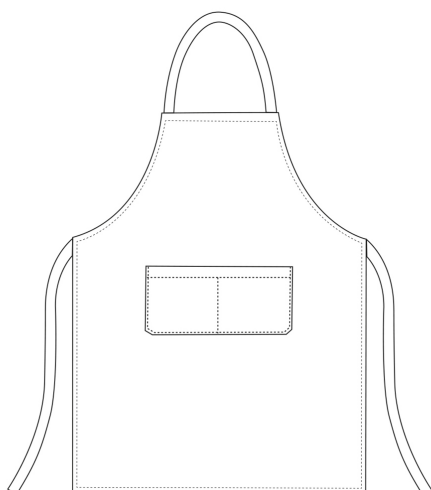

BIG APRON

BIG aprons with pocket 100x100 cm

SKU: 1904113C

Categories: [Apron](#)

ADDITIONAL INFORMATION

| | |
|--------------------|--------------------------------------|
| Color | America |
| Gender | Big |
| Composition | 65% Polyester - 35% Cotton - America |