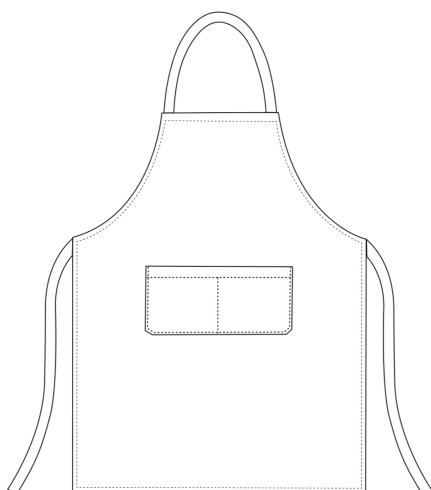

BIP APRON

Bip Apron with pocket 90x70 cm

SKU: 6103006C

Categories: [Bip Apron](#)

ADDITIONAL INFORMATION

Color

Saylor

Composition

65% Polyester – 35% Cotton – Saylor

UNISEX SIZES

| | XS | S | M | L | XL | XXL | XXXL | XXXXL |
|---|----|----|----|-----|-----|-----|------|-------|
| A | 80 | 88 | 96 | 104 | 112 | 120 | 128 | 136 |
| B | 70 | 78 | 86 | 94 | 102 | 110 | 118 | 126 |
| C | 75 | 78 | 81 | 83 | 83 | 83 | 83 | 83 |