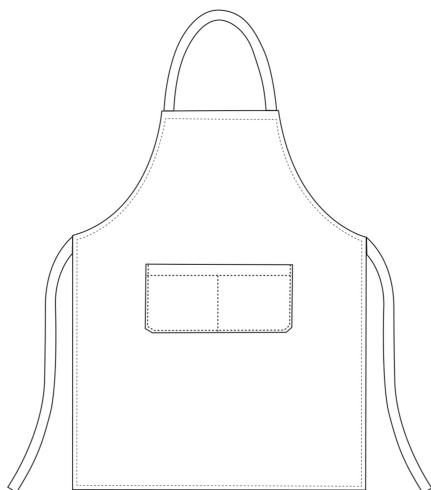

ADDITIONAL INFORMATION

Color	Red
Composition	65% Polyester – 35% Cotton – Red