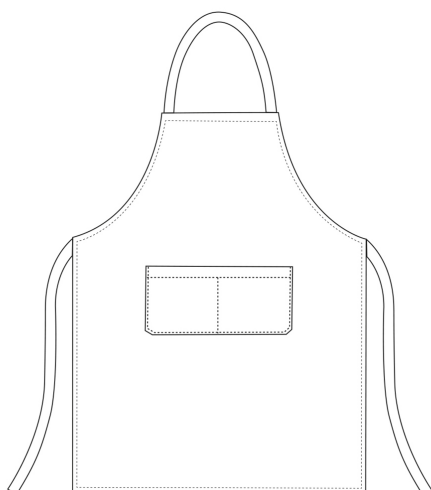

BIP APRON

Bip Apron with pocket 90x70 cm

SKU: 6103008C

Categories: [Bip Apron](#)

ADDITIONAL INFORMATION

Color

Kaki

Composition

65% Polyester – 35% Cotton – Kaki

UNISEX SIZES

	XS	S	M	L	XL	XXL	XXXL	XXXXL
A	80	88	96	104	112	120	128	136
B	70	78	86	94	102	110	118	126
C	75	78	81	83	83	83	83	83

WOMAN SIZES

	XS	S	M	L	XL	XXL	XXXL	XXXXL
A	82	90	98	106	114	122	130	138
B	72	80	88	96	104	112	120	128