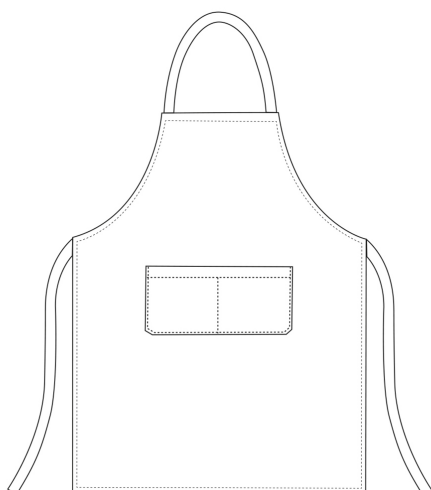

ADDITIONAL INFORMATION

Color	Brown
Composition	65% Polyester – 35% Cotton – Brown