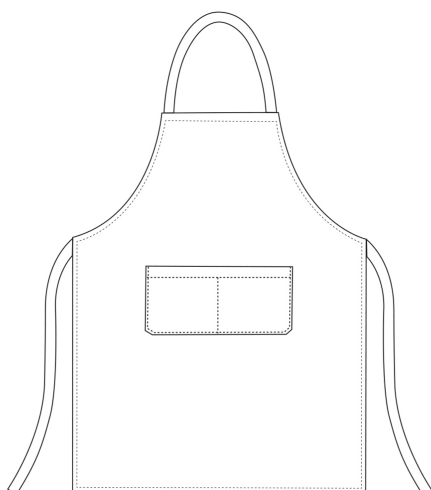

BIP APRON

Bip Apron with pocket 90x70 cm

SKU: 6103009C

Categories: [Bip Apron](#)

ADDITIONAL INFORMATION

Color	Brown
Composition	65% Polyester – 35% Cotton – Brown

UNISEX SIZES

	XS	S	M	L	XL	XXL	XXXL	XXXXL
A	80	88	96	104	112	120	128	136
B	70	78	86	94	102	110	118	126
C	75	78	81	83	83	83	83	83

WOMAN SIZES

	XS	S	M	L	XL	XXL	XXXL	XXXXL
A	82	90	98	106	114	122	130	138
B	72	80	88	96	104	112	120	128

BIG SIZES

	5XL	6XL	7XL
A	140	150	160
B	150	160	170
C	83	83	83

KID SIZES

	XS	S	M	L
A	76/80	82/86	88/92	94/98
B	62	68	74	80