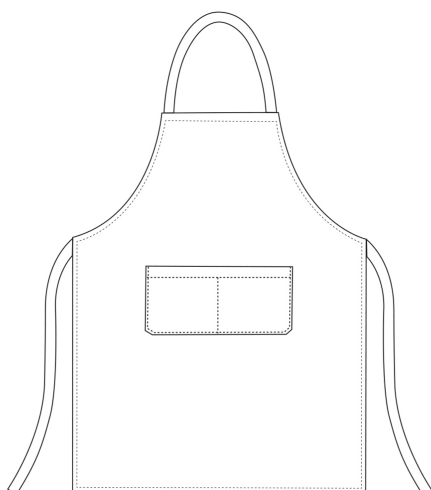

BIP APRON

Bip Apron with pocket 90x70 cm

SKU: 6103013C

Categories: [Bip Apron](#)

ADDITIONAL INFORMATION

Color	Orange
Composition	65% Polyester – 35% Cotton – Orange

UNISEX SIZES

	XS	S	M	L	XL	XXL	XXXL	XXXXL
A	80	88	96	104	112	120	128	136
B	70	78	86	94	102	110	118	126
C	75	78	81	83	83	83	83	83

WOMAN SIZES

	XS	S	M	L	XL	XXL	XXXL	XXXXL
A	82	90	98	106	114	122	130	138
B	72	80	88	96	104	112	120	128

BIG SIZES

	5XL	6XL	7XL
A	140	150	160
B	150	160	170
C	83	83	83

KID SIZES

	XS	S	M	L
A	76/80	82/86	88/92	94/98
B	62	68	74	80