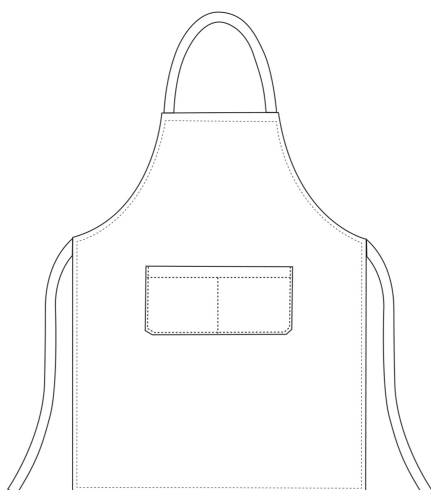

BIP APRON

Bip Apron with pocket 90x70 cm

SKU: 6103016E

Categories: [Bip Apron](#)

ADDITIONAL INFORMATION

Color

Convoy

Composition

100% Microfiber - Convoy

UNISEX SIZES

	XS	S	M	L	XL	XXL	XXXL	XXXXL
A	80	88	96	104	112	120	128	136
B	70	78	86	94	102	110	118	126
C	75	78	81	83	83	83	83	83

WOMAN SIZES

	XS	S	M	L	XL	XXL	XXXL	XXXXL
A	82	90	98	106	114	122	130	138
B	72	80	88	96	104	112	120	128