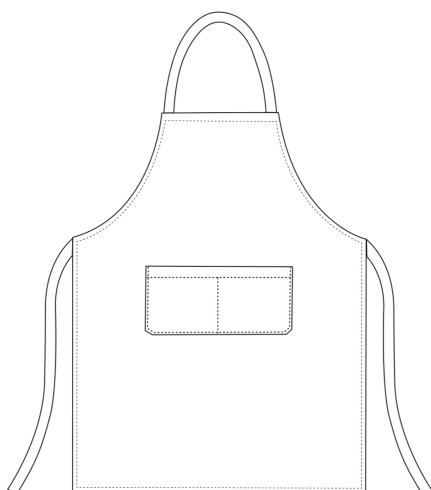

ADDITIONAL INFORMATION

Color

Kelly green

Composition

65% Polyester - 35% Cotton - Kelly green