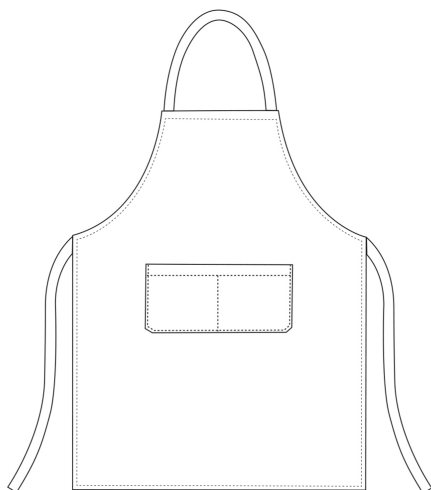

BIP APRON

Bip Apron with pocket 90x70 cm

SKU: 6103052A

Categories: [Bip Apron](#)

ADDITIONAL INFORMATION

Color	Colorado
Composition	100% Cotton - Colorado

UNISEX SIZES

	XS	S	M	L	XL	XXL	XXXL	XXXXL
A	80	88	96	104	112	120	128	136
B	70	78	86	94	102	110	118	126
C	75	78	81	83	83	83	83	83

WOMAN SIZES

	XS	S	M	L	XL	XXL	XXXL	XXXXL
A	82	90	98	106	114	122	130	138
B	72	80	88	96	104	112	120	128

BIG SIZES

	5XL	6XL	7XL
A	140	150	160
B	150	160	170
C	83	83	83

KID SIZES

	XS	S	M	L
A	76/80	82/86	88/92	94/98
B	62	68	74	80