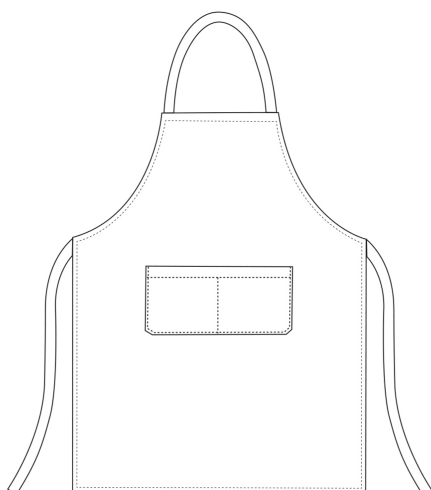

BIP APRON

Bip Apron with pocket 90x70 cm

SKU: 6103001E

Categories: [Bip Apron](#)

ADDITIONAL INFORMATION

Color	White
Composition	100% Microfiber - White

UNISEX SIZES

	XS	S	M	L	XL	XXL	XXXL	XXXXL
A	80	88	96	104	112	120	128	136
B	70	78	86	94	102	110	118	126
C	75	78	81	83	83	83	83	83

WOMAN SIZES

	XS	S	M	L	XL	XXL	XXXL	XXXXL
A	82	90	98	106	114	122	130	138
B	72	80	88	96	104	112	120	128

BIG SIZES

	5XL	6XL	7XL
A	140	150	160
B	150	160	170
C	83	83	83

KID SIZES

	XS	S	M	L
A	76/80	82/86	88/92	94/98
B	62	68	74	80