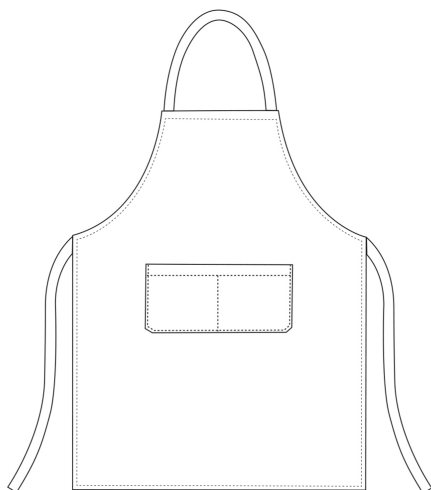

BIP APRON

Bip Apron with pocket 90x70 cm

SKU: 6103054A

Categories: [Bip Apron](#)

ADDITIONAL INFORMATION

Color	Sir
Composition	100% Cotton - Sir

UNISEX SIZES

	XS	S	M	L	XL	XXL	XXXL	XXXXL
A	80	88	96	104	112	120	128	136
B	70	78	86	94	102	110	118	126
C	75	78	81	83	83	83	83	83

WOMAN SIZES

	XS	S	M	L	XL	XXL	XXXL	XXXXL
A	82	90	98	106	114	122	130	138
B	72	80	88	96	104	112	120	128

BIG SIZES

	5XL	6XL	7XL
A	140	150	160
B	150	160	170
C	83	83	83

KID SIZES

	XS	S	M	L
A	76/80	82/86	88/92	94/98
B	62	68	74	80