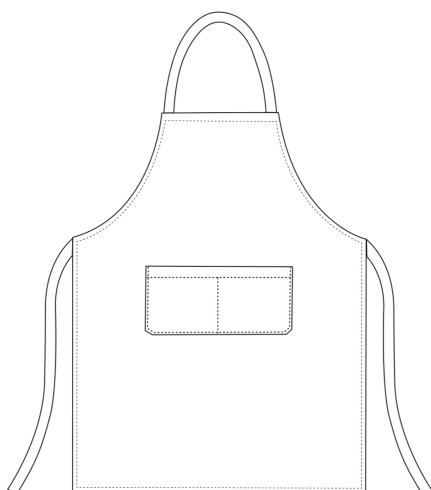

BIP APRON

Bip Apron with pocket 90x70 cm

SKU: 6103055C

Categories: [Bip Apron](#)

ADDITIONAL INFORMATION

Color

Wine

Composition

65% Polyester - 35% Cotton - Wine

UNISEX SIZES

	XS	S	M	L	XL	XXL	XXXL	XXXXL
A	80	88	96	104	112	120	128	136
B	70	78	86	94	102	110	118	126
C	75	78	81	83	83	83	83	83

WOMAN SIZES

	XS	S	M	L	XL	XXL	XXXL	XXXXL
A	82	90	98	106	114	122	130	138
B	72	80	88	96	104	112	120	128