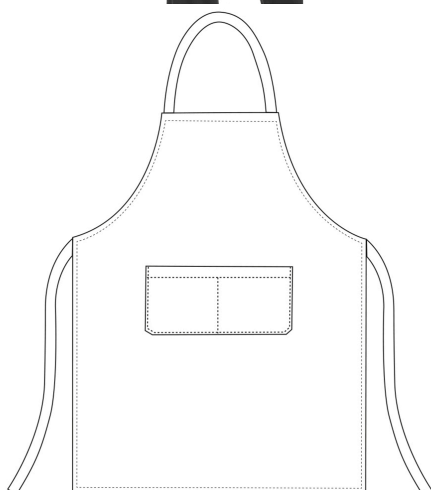

BIP APRON

Bip Apron with pocket 90×70 cm

SKU: 6103022C

Categories: [Bip Apron](#)

ADDITIONAL INFORMATION

Colore	Olive green
Composizione	65% Polyester - 35% Cotton - Olive green

UNISEX SIZES

	XS	S	M	L	XL	XXL	XXXL	XXXXL
A	80	88	96	104	112	120	128	136
B	70	78	86	94	102	110	118	126
C	75	78	81	83	83	83	83	83

WOMAN SIZES

	XS	S	M	L	XL	XXL	XXXL	XXXXL
A	82	90	98	106	114	122	130	138
B	72	80	88	96	104	112	120	128

BIG SIZES

	5XL	6XL	7XL
A	140	150	160
B	150	160	170
C	83	83	83

KID SIZES

	XS	S	M	L
A	76/80	82/86	88/92	94/98
B	62	68	74	80