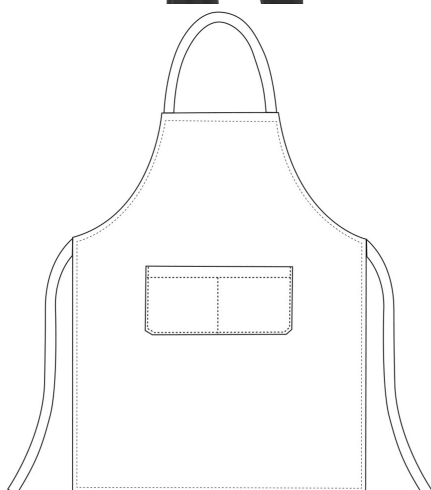

ADDITIONAL INFORMATION

Color

Olive green

Composition

65% Polyester - 35% Cotton - Olive green