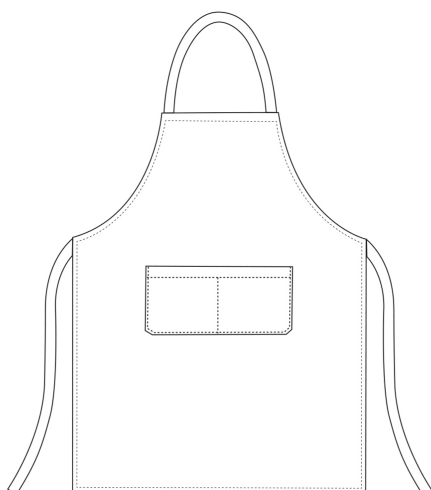

BIP APRON

Bip Apron with pocket 90x70 cm

SKU: 6103070F

Categories: [Bip Apron](#)

ADDITIONAL INFORMATION

Color	Jeans
Composition	60% Cotton - 40% Polyester - Jeans

UNISEX SIZES

	XS	S	M	L	XL	XXL	XXXL	XXXXL
A	80	88	96	104	112	120	128	136
B	70	78	86	94	102	110	118	126
C	75	78	81	83	83	83	83	83

WOMAN SIZES

	XS	S	M	L	XL	XXL	XXXL	XXXXL
A	82	90	98	106	114	122	130	138
B	72	80	88	96	104	112	120	128

BIG SIZES

	5XL	6XL	7XL
A	140	150	160
B	150	160	170
C	83	83	83

KID SIZES

	XS	S	M	L
A	76/80	82/86	88/92	94/98
B	62	68	74	80