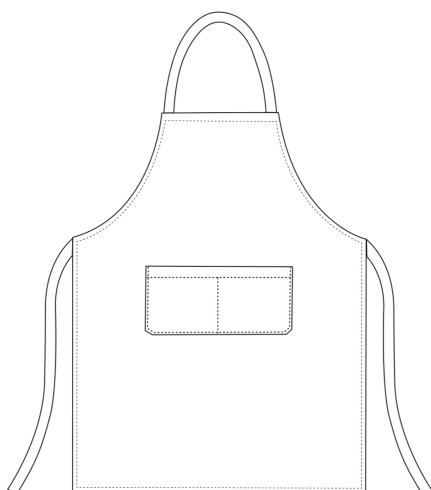

BIP APRON

Bip Apron with pocket 90x70 cm

SKU: 6103090C

Categories: [Bip Apron](#)

ADDITIONAL INFORMATION

Color

Royal

Composition

65% Polyester - 35% Cotton - Tirol

UNISEX SIZES

	XS	S	M	L	XL	XXL	XXXL	XXXXL
A	80	88	96	104	112	120	128	136
B	70	78	86	94	102	110	118	126
C	75	78	81	83	83	83	83	83

WOMAN SIZES

	XS	S	M	L	XL	XXL	XXXL	XXXXL
A	82	90	98	106	114	122	130	138
B	72	80	88	96	104	112	120	128