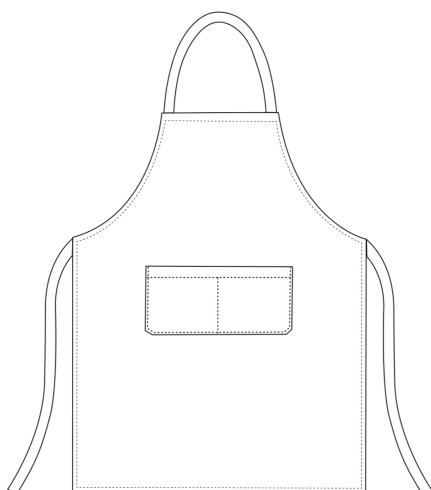

ADDITIONAL INFORMATION

Fantasy

Fantasy

Composition

100% Cotton - Fantasy