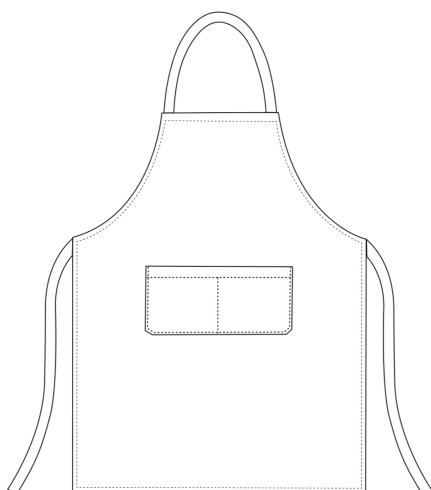

BIP APRON

Bip Apron with pocket 90x70 cm

SKU: 6103106C

Categories: [Bip Apron](#)

ADDITIONAL INFORMATION

Color

France

Composition

65% Polyester – 35% Cotton – France

UNISEX SIZES

	XS	S	M	L	XL	XXL	XXXL	XXXXL
A	80	88	96	104	112	120	128	136
B	70	78	86	94	102	110	118	126
C	75	78	81	83	83	83	83	83

WOMAN SIZES

	XS	S	M	L	XL	XXL	XXXL	XXXXL
A	82	90	98	106	114	122	130	138
B	72	80	88	96	104	112	120	128