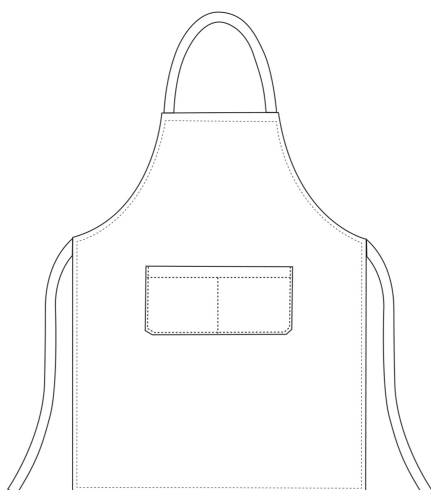

BIP APRON

Bip Apron with pocket 90x70 cm

SKU: 6103001N

Categories: [Bip Apron](#)

ADDITIONAL INFORMATION

Color

White

Composition

80% Polyester - 20% Cotton - White

UNISEX SIZES

	XS	S	M	L	XL	XXL	XXXL	XXXXL
A	80	88	96	104	112	120	128	136
B	70	78	86	94	102	110	118	126
C	75	78	81	83	83	83	83	83

WOMAN SIZES

	XS	S	M	L	XL	XXL	XXXL	XXXXL
A	82	90	98	106	114	122	130	138
B	72	80	88	96	104	112	120	128