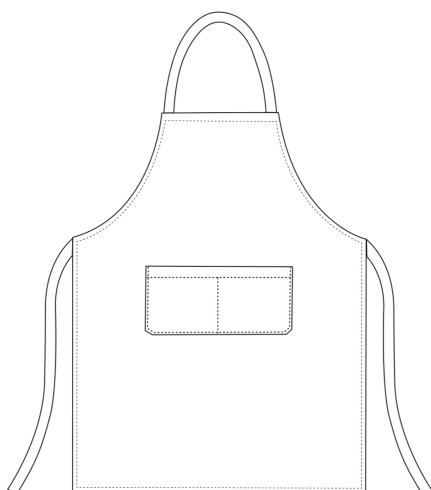

ADDITIONAL INFORMATION

Fantasy

Flames

Composition

100% Cotton - Flames