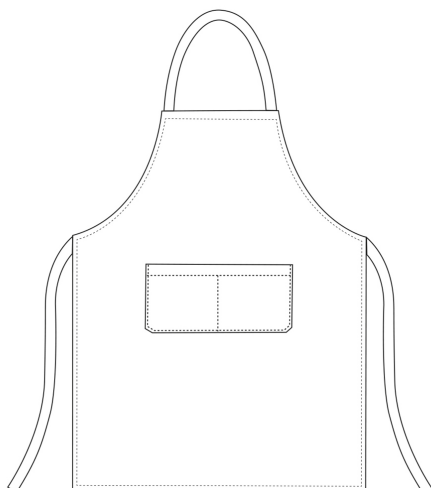

BIP APRON

Bip Apron with pocket 90x70 cm

SKU: 6103111A

Categories: [Bip Apron](#)

ADDITIONAL INFORMATION

Fantasy

Artic

Composition

100% Cotton - Artic

UNISEX SIZES

	XS	S	M	L	XL	XXL	XXXL	XXXXL
A	80	88	96	104	112	120	128	136
B	70	78	86	94	102	110	118	126
C	75	78	81	83	83	83	83	83

WOMAN SIZES

	XS	S	M	L	XL	XXL	XXXL	XXXXL
A	82	90	98	106	114	122	130	138
B	72	80	88	96	104	112	120	128