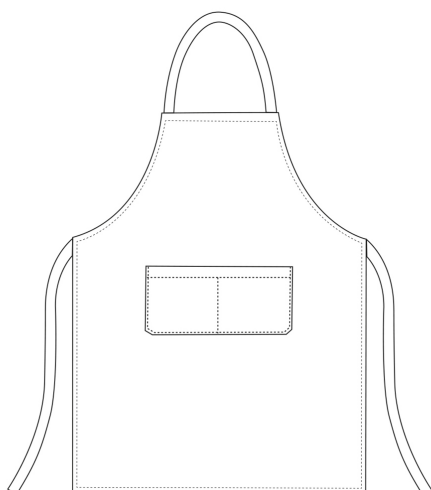

BIP APRON

Bip Apron with pocket 90x70 cm

SKU: 6103113C

Categories: [Bip Apron](#)

ADDITIONAL INFORMATION

Color	America
Composition	65% Polyester - 35% Cotton - America

UNISEX SIZES

	XS	S	M	L	XL	XXL	XXXL	XXXXL
A	80	88	96	104	112	120	128	136
B	70	78	86	94	102	110	118	126
C	75	78	81	83	83	83	83	83

WOMAN SIZES

	XS	S	M	L	XL	XXL	XXXL	XXXXL
A	82	90	98	106	114	122	130	138
B	72	80	88	96	104	112	120	128

BIG SIZES

	5XL	6XL	7XL
A	140	150	160
B	150	160	170
C	83	83	83

KID SIZES

	XS	S	M	L
A	76/80	82/86	88/92	94/98
B	62	68	74	80