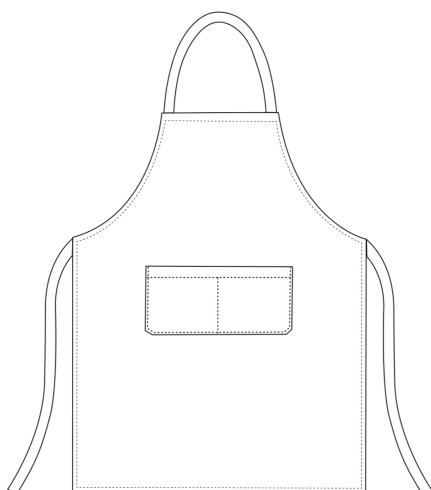

BIP APRON

Bip Apron with pocket 90x70 cm

SKU: 6103119A

Categories: [Bip Apron](#)

ADDITIONAL INFORMATION

Fantasy

Jap

Composition

100% Cotton - Jap

UNISEX SIZES

	XS	S	M	L	XL	XXL	XXXL	XXXXL
A	80	88	96	104	112	120	128	136
B	70	78	86	94	102	110	118	126
C	75	78	81	83	83	83	83	83

WOMAN SIZES

	XS	S	M	L	XL	XXL	XXXL	XXXXL
A	82	90	98	106	114	122	130	138
B	72	80	88	96	104	112	120	128