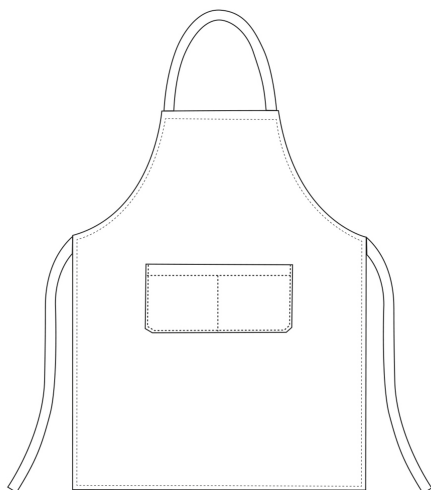

BIP APRON

Bip Apron with pocket 90x70 cm

SKU: 6103120A

Categories: [Bip Apron](#)

ADDITIONAL INFORMATION

Fantasy

Skulls

Composition

100% Cotton - Skulls

UNISEX SIZES

	XS	S	M	L	XL	XXL	XXXL	XXXXL
A	80	88	96	104	112	120	128	136
B	70	78	86	94	102	110	118	126
C	75	78	81	83	83	83	83	83

WOMAN SIZES

	XS	S	M	L	XL	XXL	XXXL	XXXXL
A	82	90	98	106	114	122	130	138
B	72	80	88	96	104	112	120	128