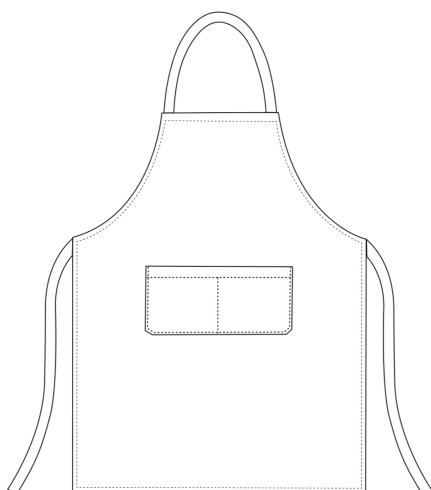

BIP APRON

Bip Apron with pocket 90x70 cm

SKU: 6103121A

Categories: [Bip Apron](#)

ADDITIONAL INFORMATION

Fantasy

Square

Composition

100% Cotton - Square

UNISEX SIZES

	XS	S	M	L	XL	XXL	XXXL	XXXXL
A	80	88	96	104	112	120	128	136
B	70	78	86	94	102	110	118	126
C	75	78	81	83	83	83	83	83

WOMAN SIZES

	XS	S	M	L	XL	XXL	XXXL	XXXXL
A	82	90	98	106	114	122	130	138
B	72	80	88	96	104	112	120	128