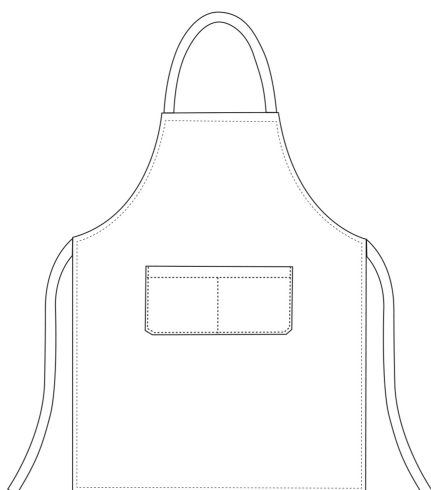

BIP APRON

Bip Apron with pocket 90x70 cm

SKU: 6103002E

Categories: [Bip Apron](#)

ADDITIONAL INFORMATION

Color	Black
Composition	100% Microfiber - Black

UNISEX SIZES

	XS	S	M	L	XL	XXL	XXXL	XXXXL
A	80	88	96	104	112	120	128	136
B	70	78	86	94	102	110	118	126
C	75	78	81	83	83	83	83	83

WOMAN SIZES

	XS	S	M	L	XL	XXL	XXXL	XXXXL
A	82	90	98	106	114	122	130	138
B	72	80	88	96	104	112	120	128

BIG SIZES

	5XL	6XL	7XL
A	140	150	160
B	150	160	170
C	83	83	83

KID SIZES

	XS	S	M	L
A	76/80	82/86	88/92	94/98
B	62	68	74	80