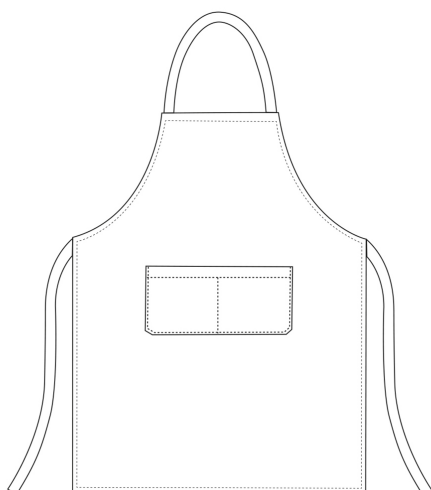

BIP APRON

Bip Apron with pocket 90x70 cm

SKU: 6103130A

Categories: [Bip Apron](#)

ADDITIONAL INFORMATION

Fantasy

Iron

Composition

100% Cotton - Iron

UNISEX SIZES

	XS	S	M	L	XL	XXL	XXXL	XXXXL
A	80	88	96	104	112	120	128	136
B	70	78	86	94	102	110	118	126
C	75	78	81	83	83	83	83	83

WOMAN SIZES

	XS	S	M	L	XL	XXL	XXXL	XXXXL
A	82	90	98	106	114	122	130	138
B	72	80	88	96	104	112	120	128