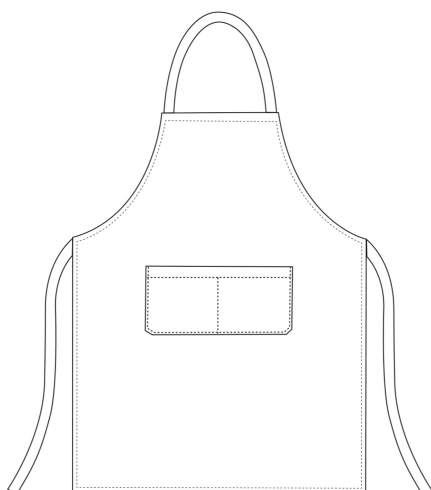

BIP APRON

Bip Apron with pocket 90x70 cm

SKU: 6103133A

Categories: [Bip Apron](#)

ADDITIONAL INFORMATION

Fantasy

Dino

Composition

100% Cotton - Dino

UNISEX SIZES

	XS	S	M	L	XL	XXL	XXXL	XXXXL
A	80	88	96	104	112	120	128	136
B	70	78	86	94	102	110	118	126
C	75	78	81	83	83	83	83	83

WOMAN SIZES

	XS	S	M	L	XL	XXL	XXXL	XXXXL
A	82	90	98	106	114	122	130	138
B	72	80	88	96	104	112	120	128