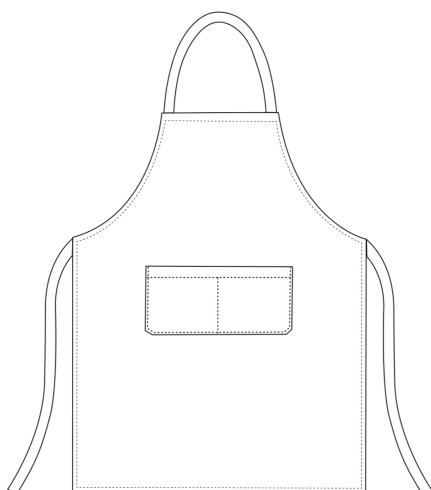

BIP APRON

Bip Apron with pocket 90x70 cm

SKU: 6103135A

Categories: [Bip Apron](#)

ADDITIONAL INFORMATION

Fantasy

Color skulls

Composition

100% Cotton - Color skulls

UNISEX SIZES

	XS	S	M	L	XL	XXL	XXXL	XXXXL
A	80	88	96	104	112	120	128	136
B	70	78	86	94	102	110	118	126
C	75	78	81	83	83	83	83	83

WOMAN SIZES

	XS	S	M	L	XL	XXL	XXXL	XXXXL
A	82	90	98	106	114	122	130	138
B	72	80	88	96	104	112	120	128